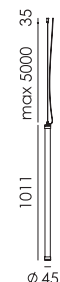

- smokey black with black cords 4018 € 590,- € 487,60
- pure white with orange cords 4019