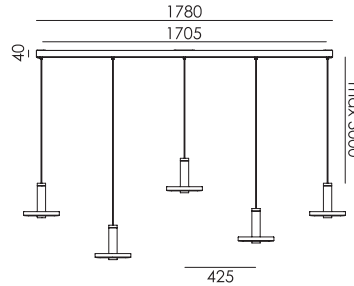

Material: aluminum
Weight: 5 kg
IP 20
Volt: 220-240 V | 13 Watt
Dim to warm 2100K to 3000K
5 × 1350 lumen | CRI: 90
Phase cut dimmable

led

● smokey black 3010 € 2.195,- € 1.814,05