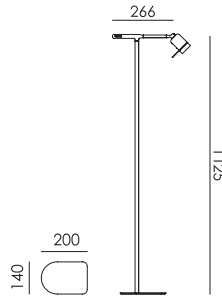

- smokey black 5050 € 464,- € 383,47
- fuzzy white 5051
- heavy metal 5052
- fuzzy white with hell orange 5053
- heavy metal with bright yellow 5054