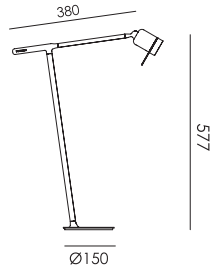

- smokey black 5035 € 449,- € 371,07
- fuzzy white 5036
- heavy metal 5037
- fuzzy white 5038 with hell orange
- heavy metal 5039 with bright yellow