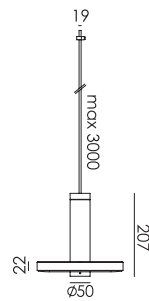

● smokey black 2020 € 425,- € 351,24