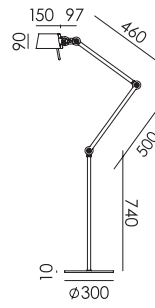

TONONE

pricelist 2024

recommended
consumer price

1 March 2024

tonone.com

BOLT Desk 2 arm foot
Anton de Groof, 2013

Material: steel & aluminum
Weight: 7,8 kg
IP 20
Volt: 220-240 V | Max Watt: 60 Watt
Socket: E27
Cord length: 2900 mm

BOLT Table standard
Anton de Groof, 2013

Material: steel & aluminum
Weight: 7,3 kg
IP 20
Volt: 220-240 V | Max Watt: 60 Watt
Socket: E27
Cord length: 2300 mm

Wingnut solid brass included

- smokey black 1049 € 458,- € 378,51
- flux green 1051
- pure white 1053
- midnight grey 1258
- ash grey 1056
- striking orange 1054
- lightning white 1052
- thunder blue 1055
- daybreak rose 1464
- sunny yellow 1422
- ice blue 1607

BOLT Table small
Anton de Groof, 2013

Material: steel & aluminum
Weight: 7,2 kg
IP 20
Volt: 220-240 V | Max Watt: 60 Watt
Socket: E27
Cord length: 2500 mm

Wingnut solid brass included

- smokey black 1057 € 455,- € 376,03
- flux green 1059
- pure white 1061
- midnight grey 1259
- ash grey 1064
- striking orange 1062
- lightning white 1060
- thunder blue 1063
- daybreak rose 1465
- sunny yellow 1423
- ice blue 1608

BOLT Floor 2 arm sidefit
Anton de Groof, 2013

Material: steel & aluminum
Weight: 8,8 kg
Volt: 220-240 V | Max Watt: 60 Watt
Socket: E27
Cord length: 3000 mm

Wingnut solid brass included

- smokey black 1065 € 498,- € 411,57
- flux green 1067
- pure white 1069
- midnight grey 1260
- ash grey 1072
- striking orange 1070
- lightning white 1068
- thunder blue 1071
- daybreak rose 1466
- sunny yellow 1424
- ice blue 1609