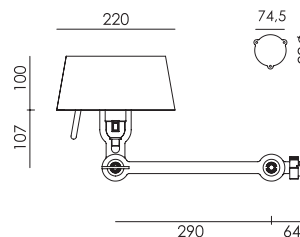

BOLT Bed sidefit set install
Anton de Groof, 2013

Material: steel & aluminum
Weight: 2,4 kg
IP 20
Volt: 220-240 V | Max Watt: 60 Watt
Socket: E27
Optional: wallring

Wingnut solid brass included

● smokey black	1570	€ 618,-	€ 510,74
● flux green	1571		
○ pure white	1572		
● midnight grey	1573		
● ash grey	1574		
● striking orange	1575		
● lightning white	1576		
● thunder blue	1577		
● daybreak rose	1578		
● sunny yellow	1579		
● ice blue	1628		

BOLT Bed underfit with cord
Anton de Groof, 2013

Material: steel & aluminum
Weight: 1,4 kg
IP 20
Volt: 220-240 V | Max Watt: 60 Watt
Socket: E27
Cord length: 2500 mm

Wingnut solid brass included

● smokey black	1145	€ 309,-	€ 255,37
● flux green	1147		
○ pure white	1149		
● midnight grey	1272		
● ash grey	1152		
● striking orange	1150		
● lightning white	1148		
● thunder blue	1151		
● daybreak rose	1481		
● sunny yellow	1439		
● ice blue	1629		

BOLT Bed underfit with cord MIRROR
Anton de Groof, 2013

Material: steel & aluminum
Weight: 1,4 kg
IP 20
Volt: 220-240 V | Max Watt: 60 Watt
Socket: E27
Cord length: 2500 mm

Wingnut solid brass included

● smokey black	1519	€ 309,-	€ 255,37
● flux green	1520		
○ pure white	1521		
● midnight grey	1522		
● ash grey	1523		
● striking orange	1524		
● lightning white	1525		
● thunder blue	1526		
● daybreak rose	1527		
● sunny yellow	1528		
● ice blue	1630		