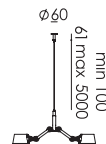

Wingnut solid brass included

● smokey black	1172	€ 3.650,-	€ 3.016,53
● flux green	1127		
○ pure white	1128		
● midnight grey	1193		
● ash grey	1191		
● striking orange	1175		
● lightning white	1174		
● thunder blue	1190		
● daybreak rose	1497		
● sunny yellow	1455		
● ice blue	1648