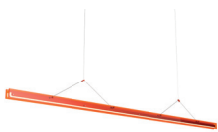

Bridge 220
Anton de Groof, 2023

Material: aluminum, acrylic & steel
Weight: 3 kg
IP 20
Volt: 220-240 V | 31,5 Watt
2700 K | 3068 lumen | CRI: >90
Mains dimmable
Cable length: 3000 mm