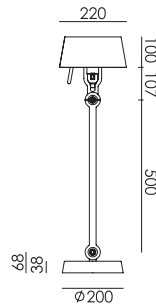

BOLT Desk small 1 arm foot
Anton de Groof, 2013 /2018

Material: steel & aluminum
Weight: 4,8 kg
IP 20
Volt: 220-240 V | Max Watt: 60 Watt
Socket: E27
Cord length: 2500 mm

Wingnut solid brass included

- smokey black 1033 € 390,- € 322,31
- flux green 1035
- pure white 1037
- midnight grey 1256
- ash grey 1040
- striking orange 1038
- lightning white 1036
- thunder blue 1039
- daybreak rose 1462
- sunny yellow 1420
- ice blue 1604

BOLT Desk small 1 arm clamp
Anton de Groof, 2013 / 2018

Material: steel & aluminum
Weight: 1,7 kg
IP 20
Volt: 220-240 V | Max Watt: 60 Watt
Socket: E27
Cord length: 2500 mm

Wingnut solid brass included

- smokey black 1041 € 330,- € 272,73
- flux green 1042
- pure white 1044
- midnight grey 1257
- ash grey 1048
- striking orange 1045
- lightning white 1043
- thunder blue 1046
- daybreak rose 1463
- sunny yellow 1421
- ice blue 1605

BOLT Table standard
Anton de Groof, 2013

Material: steel & aluminum
Weight: 7,3 kg
IP 20
Volt: 220-240 V | Max Watt: 60 Watt
Socket: E27
Cord length: 2300 mm

Wingnut solid brass included

- smokey black 1049 € 458,- € 378,51
- flux green 1051
- pure white 1053
- midnight grey 1258
- ash grey 1056
- striking orange 1054
- lightning white 1052
- thunder blue 1055
- daybreak rose 1464
- sunny yellow 1422
- ice blue 1607

BOLT Table small
Anton de Groof, 2013

Material: steel & aluminum
Weight: 7,2 kg
IP 20
Volt: 220-240 V | Max Watt: 60 Watt
Socket: E27
Cord length: 2500 mm

Wingnut solid brass included

- smokey black 1057 € 455,- € 376,03
- flux green 1059
- pure white 1061
- midnight grey 1259
- ash grey 1064
- striking orange 1062
- lightning white 1060
- thunder blue 1063
- daybreak rose 1465
- sunny yellow 1423
- ice blue 1608