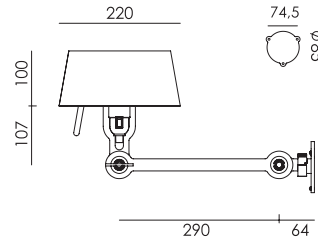

BOLT Bed underfit install
Anton de Groof, 2013

Material: steel & aluminum
Weight: 1,4 kg
IP 20
Volt: 220-240 V | Max Watt: 60 Watt
Socket: E27
Optional: wallring

Wingnut solid brass included

● smokey black	1153	€ 309,-	€ 255,37
● flux green	1155		
○ pure white	1157		
● midnight grey	1273		
● ash grey	1160		
● striking orange	1158		
● lightning white	1156		
● thunder blue	1159		
● daybreak rose	1482		
● sunny yellow	1440		
● ice blue	1632		

BOLT Bed underfit install MIRROR
Anton de Groof, 2013

Material: steel & aluminum
Weight: 1,4 kg
IP 20
Volt: 220-240 V | Max Watt: 60 Watt
Socket: E27
Optional: wallring

Wingnut solid brass included