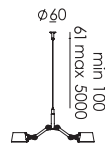

Wingnut solid brass included

● smokey black	1171	€ 3.100,-	€ 2.561,98
● flux green	1104		
○ pure white	1121		
● midnight grey	1126		
● ash grey	1125		
● striking orange	1123		
● lightning white	1122		
● thunder blue	1124		
● daybreak rose	1496		
● sunny yellow	1454		
● ice blue	1647