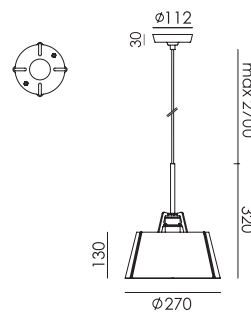

- smokey black 1686 € 315,- € 260,33
- flux green 1687
- pure white 1688
- midnight grey 1689
- ash grey 1690
- striking orange 1691
- lightning white 1692
- thunder blue 1693
- daybreak rose 1694
- sunny yellow 1695
- ice blue 1696