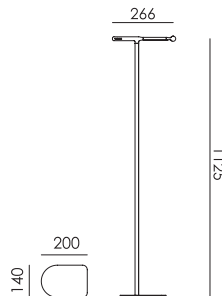

USB-C charging cable + plug included
Cable length: 2500 mm

- smokey black 5010 € 255,- € 210,74
- fuzzy white 5011
- heavy metal 5012

ONE + Floor straight
Anton de Groof, 2022

Material: aluminum & steel
Weight: 1,4 kg
IP 20 | Volt: 220–240 V | 1,5 Watt
2700 K | 245 lumen | CRI: 90
Dimmable on fixture
Battery: 5–30 hours
One Knob included
USB-C charging cable + plug included
Cable length: 500 mm & 2500 mm

led

- smokey black 5050 € 464,- € 383,47
- fuzzy white 5051
- heavy metal 5052
- fuzzy white with hell orange 5053
- heavy metal with bright yellow 5054

ONE Floor straight fixture
Anton de Groof, 2022

Material: aluminum & steel
Weight: 1,2 kg

USB-C charging cable + plug included
Cable length: 2500 mm

- smokey black 5055 € 255,- € 210,74
- fuzzy white 5056
- heavy metal 5057

ONE Knob
Anton de Groof, 2022

Material: steel
Weight: 0,08 kg

- smokey black 5025 € 35,- € 28,93
- fuzzy white 5026
- heavy metal 5027