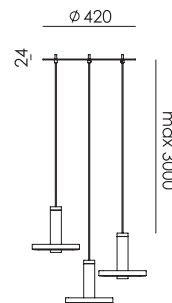

● smokey black 3030 € 1.375,- € 1.136,36