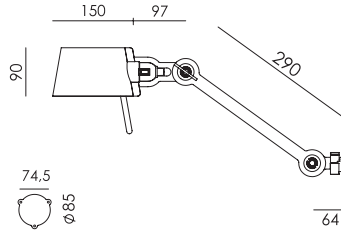

BOLT Bed sidefit install MIRROR
Anton de Groof, 2013

Material: steel & aluminum
Weight: 1,2 kg
IP 20
Volt: 220-240 V | Max Watt: 60 Watt
Socket: E27
Optional: wallring

Wingnut solid brass included

● smokey black	1368	€ 309,-	€ 255,37
● flux green	1369		
○ pure white	1371		
● midnight grey	1375		
● ash grey	1374		
● striking orange	1372		
● lightning white	1370		
● thunder blue	1373		
● daybreak rose	1480		
● sunny yellow	1438		
● ice blue	1627		

BOLT Bed sidefit set
Anton de Groof, 2013

Material: steel & aluminum
Weight: 2,4 kg
IP 20
Volt: 220-240 V | Max Watt: 60 Watt
Socket: E27
Cord length: max 2500 mm

Wingnut solid brass included