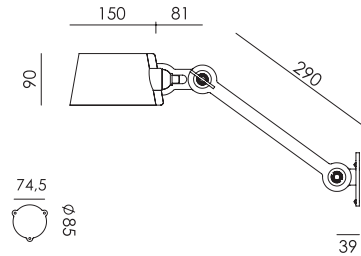

BOLT Wall sidefit install
Anton de Groof, 2013

Material: steel & aluminum
Weight: 1,0 kg
IP 20
Volt: 220-240 V | Max Watt: 60 Watt
Socket: E27
Optional: wallring

Wingnut solid brass included

● smokey black	1089	€ 289,-	€ 238,84
● flux green	1091		
○ pure white	1093		
● midnight grey	1265		
● ash grey	1096		
● striking orange	1094		
● lightning white	1092		
● thunder blue	1095		
● daybreak rose	1473		
● sunny yellow	1431		
● ice blue	1614		

BOLT Wall sidefit small with cord
Anton de Groof, 2013

Material: steel & aluminum
Weight: 1,0 kg
Volt: 220-240 V | Max Watt: 60 Watt
Socket: E27
Cord length: 2750 mm

Wingnut solid brass included