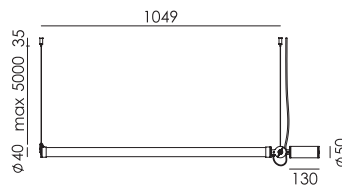

MR. TUBES LED Pendant horizontal | 2700K | driver on fixture
Anton de Groof, 2019

● smokey black with black cords 4005 € 665,- € 549,59
○ pure white with orange cords 4007