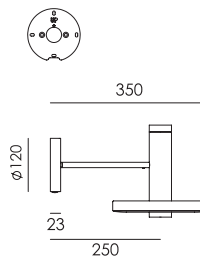

BEADS Wall 120 install
Anton de Groof, 2018

● smokey black 2050 € 900,- € 743,80

Material: aluminum & steel
Weight: 1,9 kg
IP 20
Volt: 220-240 V | 13 Watt
Dim to warm 2100K to 3000K
1350 lumen | CRI: 90
Phase cut dimmable

led

BEADS Wall 35 downlight with cord
Anton de Groof, 2018

● smokey black 2060 € 735,- € 607,44

Material: aluminum & steel
Weight: 1,3 kg
IP 20
Volt: 220-240 V | 13 Watt
Dim to warm 2100K to 3000K
1350 lumen | CRI: 90
Dimmable on fixture
Cord length: 2600 mm

led

BEADS Wall 35 downlight install
Anton de Groof, 2018

● smokey black 2070 € 645,- € 533,06

Material: aluminum & steel
Weight: 1,3 kg
IP 20
Volt: 220-240 V | 13 Watt
Dim to warm 2100K to 3000K
1350 lumen | CRI: 90
Phase cut dimmable

led

BEADS Wall 35 uplight with cord
Anton de Groof, 2018

● smokey black 2080 € 735,- € 607,44

Material: aluminum & steel
Weight: 1,3 kg
IP 20
Volt: 220-240 V | 13 Watt
Dim to warm 2100K to 3000K
1350 lumen | CRI: 90
Dimmable on fixture
Cord length: 2600 mm

led

BEADS Wall 35 uplight install
Anton de Groof, 2018

● smokey black 2090 € 645,- € 533,06

Material: aluminum & steel
Weight: 1,3 kg
IP 20
Volt: 220-240 V | 13 Watt
Dim to warm 2100K to 3000K
1350 lumen | CRI: 90
Phase cut dimmable

led