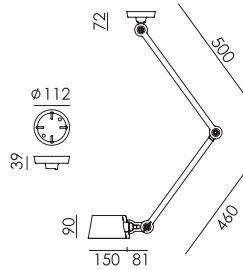

BOLT Table standard
Anton de Groof, 2013

Material: steel & aluminum
Weight: 7,3 kg
IP 20
Volt: 220-240 V | Max Watt: 60 Watt
Socket: E27
Cord length: 2300 mm

Wingnut solid brass included

- smokey black 1049 € 458,- € 378,51
- flux green 1051
- pure white 1053
- midnight grey 1258
- ash grey 1056
- striking orange 1054
- lightning white 1052
- thunder blue 1055
- daybreak rose 1464
- sunny yellow 1422
- ice blue 1607

BOLT Ceiling 1 arm sidefit
Anton de Groof, 2016

Material: steel & aluminum
Weight: 1,5 kg
IP 20
Volt: 220-240 V | Max Watt: 60 Watt
Socket: E27

Wingnut solid brass included

● smokey black	1304	€ 359,-	€ 296,69
● flux green	1305		
○ pure white	1307		
● midnight grey	1311		
● ash grey	1310		
● striking orange	1308		
● lightning white	1306		
● thunder blue	1309		
● daybreak rose	1486		
● sunny yellow	1444		
● ice blue	1636		

BOLT Ceiling 2 arm sidefit
Anton de Groof, 2016

Material: steel & aluminum
Weight: 1,9 kg
IP 20
Volt: 220-240 V | Max Watt: 60 Watt
Socket: E27

Wingnut solid brass included

- smokey black 1320 € 419,- € 346,28
- flux green 1321
- pure white 1323
- midnight grey 1327
- ash grey 1326
- striking orange 1324
- lightning white 1322
- thunder blue 1325
- daybreak rose 1487
- sunny yellow 1445
- ice blue 1638