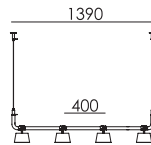

Wingnut solid brass included

● smokey black	1171	€ 3.100,-	€ 2.561,98
● flux green	1104		
○ pure white	1121		
● midnight grey	1126		
● ash grey	1125		
● striking orange	1123		
● lightning white	1122		
● thunder blue	1124		
● daybreak rose	1496		
● sunny yellow	1454		
● ice blue	1647