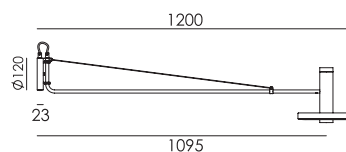

● smokey black 2040 € 995,- € 822,31