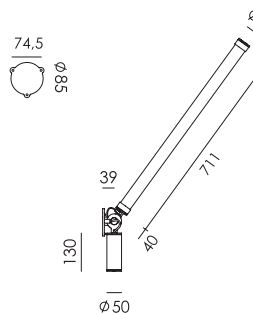

- smokey black with black cords 4036 € 590,- € 487,60
- pure white with orange cords 4038

Wingnut solid brass included

led

MR. TUBES LED Wall driver on fixture 2700K with cord
Anton de Groof, 2019

Material: aluminum & steel
Weight: 1,3 kg
IP 20 | Volt: 220-240 V | 7,6 Watt
890 lumen | 2700K | CRI: 80
Phase cut dimmable
Cord length: 3000 mm