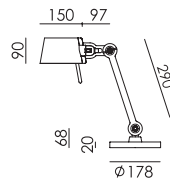

TONONE

pricelist 2024

recommended
consumer price

1 March 2024

tonone.com

BOLT Desk 2 arm foot
Anton de Groof, 2013

Material: steel & aluminum
Weight: 7,8 kg
IP 20
Volt: 220-240 V | Max Watt: 60 Watt
Socket: E27
Cord length: 2900 mm

BOLT Desk 1 arm clamp
Anton de Groof, 2013

Material: steel & aluminum
Weight: 1,9 kg
IP 20
Volt: 220-240 V | Max Watt: 60 Watt
Socket: E27
Cord length: 2400 mm

Wingnut solid brass included

● smokey black	1025	€ 335,-	€ 276,86
● flux green	1027		
○ pure white	1029		
● midnight grey	1255		
● ash grey	1032		
● striking orange	1030		
● lightning white	1028		
● thunder blue	1031		
● daybreak rose	1461		
● sunny yellow	1419		
● ice blue	1603		

BOLT Desk small 2 arm foot
Anton de Groof, 2013 / 2018

Material: steel & aluminum
Weight: 5,3 kg
IP 20
Volt: 220-240 V | Max Watt: 60 Watt
Socket: E27
Cord length: 2300 mm

Wingnut solid brass included

● smokey black	1352	€ 468,-	€ 386,78
● flux green	1353		
○ pure white	1355		
● midnight grey	1359		
● ash grey	1358		
● striking orange	1356		
● lightning white	1354		
● thunder blue	1357		
● daybreak rose	1459		
● sunny yellow	1417		
● ice blue	1606		

BOLT Desk small 1 arm foot
Anton de Groof, 2013 /2018

Material: steel & aluminum
Weight: 4,8 kg
IP 20
Volt: 220-240 V | Max Watt: 60 Watt
Socket: E27
Cord length: 2500 mm

Wingnut solid brass included

- smokey black 1033 € 390,- € 322,31
- flux green 1035
- pure white 1037
- midnight grey 1256
- ash grey 1040
- striking orange 1038
- lightning white 1036
- thunder blue 1039
- daybreak rose 1462
- sunny yellow 1420
- ice blue 1604