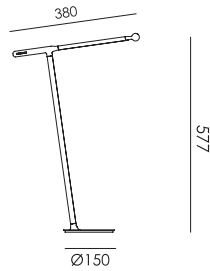

USB-C charging cable + plug included
Cable length: 1500 mm

led

- smokey black 5015 € 240,- € 198,35
- fuzzy white 5016
- heavy metal 5017

ONE + Wall
Anton de Groof, 2022

Material: aluminum & steel
Weight: 0,5 kg
IP 20 | Volt: 220-240 V | 1,5 Watt
2700 K | 245 lumen | CRI: 90
Dimmable on fixture
Battery: 5-30 hours
One Knob included
USB-C charging cable included
Cable length: 500 mm