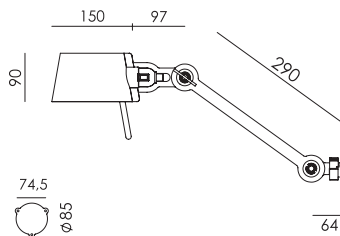

BOLT Bed sidefit with cord
Anton de Groof, 2013

Material: steel & aluminum
Weight: 1,2 kg
IP 20
Volt: 220-240 V | Max Watt: 60 Watt
Socket: E27
Cord length: 2500 mm

Wingnut solid brass included

● smokey black	1129	€ 309,-	€ 255,37
● flux green	1131		
○ pure white	1133		
● midnight grey	1270		
● ash grey	1136		
● striking orange	1134		
● lightning white	1132		
● thunder blue	1135		
● daybreak rose	1478		
● sunny yellow	1436		
● ice blue	1623		

BOLT Bed sidefit with cord MIRROR
Anton de Groof, 2013

Material: steel & aluminum
Weight: 1,2 kg
IP 20
Volt: 220-240 V | Max Watt: 60 Watt
Socket: E27
Cord length: 2500 mm

Wingnut solid brass included

● smokey black	1529	€ 309,-	€ 255,37
● flux green	1530		
○ pure white	1531		
● midnight grey	1532		
● ash grey	1533		
● striking orange	1534		
● lightning white	1535		
● thunder blue	1536		
● daybreak rose	1537		
● sunny yellow	1538		
● ice blue	1624		