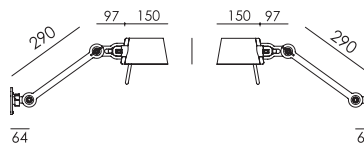

BOLT Bed sidefit install MIRROR
Anton de Groof, 2013

Material: steel & aluminum
Weight: 1,2 kg
IP 20
Volt: 220-240 V | Max Watt: 60 Watt
Socket: E27
Optional: wallring

Wingnut solid brass included

● smokey black	1368	€ 309,-	€ 255,37
● flux green	1369		
○ pure white	1371		
● midnight grey	1375		
● ash grey	1374		
● striking orange	1372		
● lightning white	1370		
● thunder blue	1373		
● daybreak rose	1480		
● sunny yellow	1438		
● ice blue	1627		

BOLT Bed sidefit set
Anton de Groof, 2013

Material: steel & aluminum
Weight: 2,4 kg
IP 20
Volt: 220-240 V | Max Watt: 60 Watt
Socket: E27
Cord length: max 2500 mm

Wingnut solid brass included

● smokey black	1560	€ 618,-	€ 510,74
● flux green	1561		
○ pure white	1562		
● midnight grey	1563		
● ash grey	1564		
● striking orange	1565		
● lightning white	1566		
● thunder blue	1567		
● daybreak rose	1568		
● sunny yellow	1569		
● ice blue	1625		