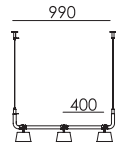

Wingnut solid brass included

● smokey black	1170	€ 2.550,-	€ 2.107,44
● flux green	1097		
○ pure white	1098		
● midnight grey	1103		
● ash grey	1102		
● striking orange	1100		
● lightning white	1099		
● thunder blue	1101		
● daybreak rose	1495		
● sunny yellow	1453		
● ice blue	1646