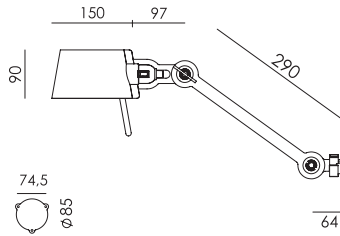

BOLT Bed sidefit with cord
Anton de Groof, 2013

Material: steel & aluminum
Weight: 1,2 kg
IP 20
Volt: 220-240 V | Max Watt: 60 Watt
Socket: E27
Cord length: 2500 mm

Wingnut solid brass included

● smokey black	1129	€ 309,-	€ 255,37
● flux green	1131		
○ pure white	1133		
● midnight grey	1270		
● ash grey	1136		
● striking orange	1134		
● lightning white	1132		
● thunder blue	1135		
● daybreak rose	1478		
● sunny yellow	1436		
● ice blue	1623		