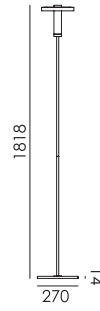

● smokey black 3040 € 940,- € 776,86