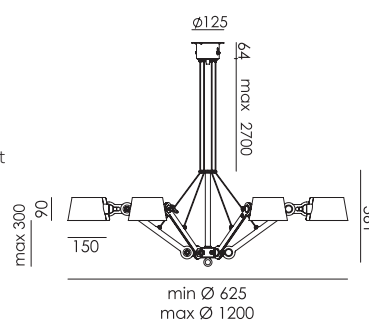

BOLT Floor long 2 arm upperfit
Anton de Groof, 2013

Material: steel & aluminum
Weight: 10,1 kg
Volt: 220-240 V | Max Watt: 60 Watt
Socket: E27
Cord length: 2900 mm
Includes a LED floordimmer on cord

Wingnut solid brass included

BOLT Ceiling 1 arm upperfit
Anton de Groof, 2016

Material: steel & aluminum
Weight: 1,7 kg
IP 20
Volt: 220-240 V | Max Watt: 60 Watt
Socket: E27

Wingnut solid brass included

- smokey black 1312 € 359,- € 296,69
- flux green 1313
- pure white 1315
- midnight grey 1319
- ash grey 1318
- striking orange 1316
- lightning white 1314
- thunder blue 1317
- daybreak rose 1490
- sunny yellow 1448
- ice blue 1640

BOLT Ceiling 2 arm upperfit
Anton de Groof, 2016

Material: steel & aluminum
Weight: 2,1 kg
IP 20
Volt: 220-240 V | Max Watt: 60 Watt
Socket: E27

Wingnut solid brass included

- smokey black 1328 € 419,- € 346,28
- flux green 1329
- pure white 1331
- midnight grey 1335
- ash grey 1334
- striking orange 1332
- lightning white 1330
- thunder blue 1333
- daybreak rose 1491
- sunny yellow 1449
- ice blue 1642

BOLT Chandelier 6 arm
Anton de Groof, 2013

Material: steel & aluminum
Weight: 6,5 kg
IP 20
Volt: 220-240 V | Max Watt: 60 Watt
Socket: E27
Cord length: max 3000 mm

Wingnut solid brass included

- smokey black 1161 € 2.550,- € 2.107,44
- flux green 1163
- pure white 1165
- midnight grey 1278
- ash grey 1168
- striking orange 1166
- lightning white 1164
- thunder blue 1167
- daybreak rose 1494
- sunny yellow 1452
- ice blue 1643