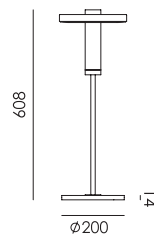

● smokey black 3070 € 755,- € 623,97