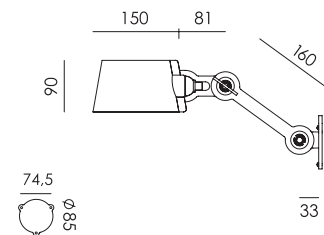

● smokey black	1236	€ 279,-	€ 230,58
● flux green	1238		
○ pure white	1240		
● midnight grey	1266		
● ash grey	1243		
● striking orange	1241		
● lightning white	1239		
● thunder blue	1242		
● daybreak rose	1474		
● sunny yellow	1432		
● ice blue	1618		

BOLT Wall sidefit mini with cord
Anton de Groof, 2013

Material: steel & aluminum
Weight: 0,9 kg
Volt: 220-240 V | Max Watt: 60 Watt
Socket: E27
Cord length: 2850 mm

Wingnut solid brass included