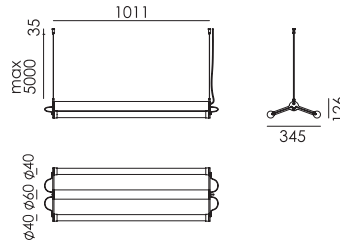

MR. TUBES LED Double 2700K
Anton de Groof, 2019

Material: aluminum & steel
Weight: 3,9 kg
IP 20
Volt: 220-240 V | 11,2 Watt
2 x 1300 lumen | 2700K | CRI: 80
Phase cut dimmable

- smokey black with black cords 4015 € 1.095,- € 904,96
- pure white with orange cords 4020