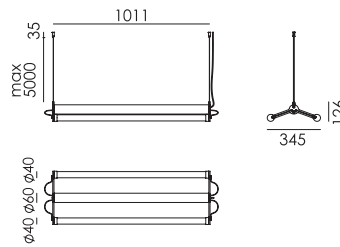

- smokey black with black cords 4016 € 1.095,- € 904,96
- pure white with orange cords 4021

led