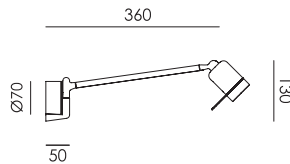

- smokey black 5040 € 444,- € 366,94
- fuzzy white 5041
- heavy metal 5042
- fuzzy white 5043 with hell orange
- heavy metal 5044 with bright yellow

ONE Wall fixture
Anton de Groof, 2022

Material: aluminum & steel
Weight: 0,25 kg

USB-C charging cable included

led