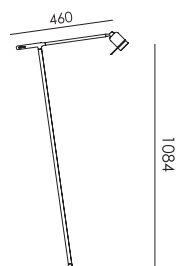

- smokey black 5030 € 464,- € 383,47
- fuzzy white 5031
- heavy metal 5032
- fuzzy white 5033 with hell orange
- heavy metal 5034 with bright yellow