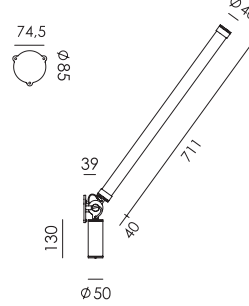

- smokey black with black cords 4040 € 665,- € 549,59
- pure white with orange cords 4042