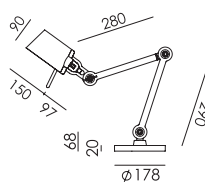

BOLT Desk 2 arm clamp
Anton de Groof, 2013

Material: steel & aluminum
Weight: 2,5 kg
IP 20
Volt: 220-240 V | Max Watt: 60 Watt
Socket: E27
Cord length: 2900 mm

Wingnut solid brass included

● smokey black	1009	€ 415,-	€ 342,98
● flux green	1011		
○ pure white	1013		
● midnight grey	1253		
● ash grey	1016		
● striking orange	1014		
● lightning white	1012		
● thunder blue	1015		
● daybreak rose	1458		
● sunny yellow	1416		
● ice blue	1601		

BOLT Desk 1 arm foot
Anton de Groof, 2013

Material: steel & aluminum
Weight: 7,2 kg
IP 20
Volt: 220-240 V | Max Watt: 60 Watt
Socket: E27
Cord length: 2400 mm

Wingnut solid brass included

● smokey black	1017	€ 458,-	€ 378,51
● flux green	1019		
○ pure white	1021		
● midnight grey	1254		
● ash grey	1024		
● striking orange	1022		
● lightning white	1020		
● thunder blue	1023		
● daybreak rose	1460		
● sunny yellow	1418		
● ice blue	1602		

BOLT Desk 1 arm clamp
Anton de Groof, 2013

Material: steel & aluminum
Weight: 1,9 kg
IP 20
Volt: 220-240 V | Max Watt: 60 Watt
Socket: E27
Cord length: 2400 mm

Wingnut solid brass included

● smokey black	1025	€ 335,-	€ 276,86
● flux green	1027		
○ pure white	1029		
● midnight grey	1255		
● ash grey	1032		
● striking orange	1030		
● lightning white	1028		
● thunder blue	1031		
● daybreak rose	1461		
● sunny yellow	1419		
● ice blue	1603		

BOLT Desk small 2 arm foot
Anton de Groof, 2013 / 2018

Material: steel & aluminum
Weight: 5,3 kg
IP 20
Volt: 220-240 V | Max Watt: 60 Watt
Socket: E27
Cord length: 2300 mm

Wingnut solid brass included

● smokey black	1352	€ 468,-	€ 386,78
● flux green	1353		
○ pure white	1355		
● midnight grey	1359		
● ash grey	1358		
● striking orange	1356		
● lightning white	1354		
● thunder blue	1357		
● daybreak rose	1459		
● sunny yellow	1417		
● ice blue	1606		