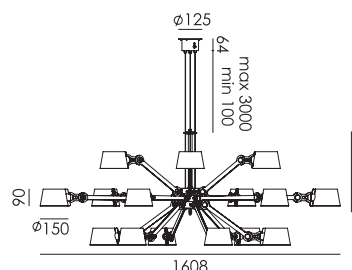

- smokey black 1298 € 4.500,- € 3.719,01
- flux green 1500
- pure white 1501
- midnight grey 1502
- ash grey 1503
- striking orange 1504
- lightning white 1505
- thunder blue 1506
- daybreak rose 1507
- sunny yellow 1508
- ice blue 1645

led integrated LED