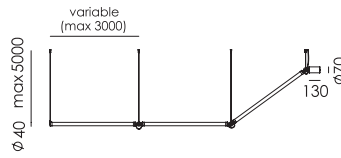

MR. TUBES LED Connect
Anton de Groof, 2019

Material: aluminum & steel
IP 20
Volt: 220-240 V
1300 or 1430 lumen
2700K or 4000K
CRI: 80
Phase cut dimmable

Wingnut solid brass included

led

Plan your
Mr. Tubes LED Connect with us

info@tonone.com

ATLAS D350
Anton de Groof, 2015

Material: brass & hand blown glass
Weight: 4 kg
IP 20
Volt: 220-240 V | Max Watt: 60 Watt
Socket: E27
Cord length: max 3000 mm