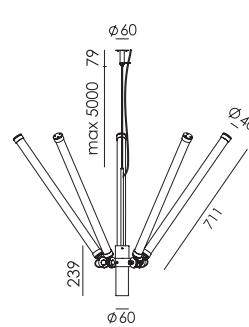

- smokey black with black cords 4045 € 2.890,- € 2.388,43
- pure white with orange cords 4050