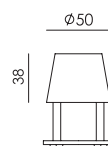

- smokey black 1547
- flux green 1548
- pure white 1549
- midnight grey 1550
- ash grey 1551
- striking orange 1552
- lightning white 1553
- thunder blue 1554
- daybreak rose 1555
- sunny yellow 1556
- ice blue 1652