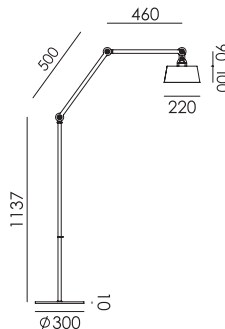

- smokey black 1360 € 598,- € 494,21
- flux green 1361
- pure white 1363
- midnight grey 1367
- ash grey 1366
- striking orange 1364
- lightning white 1362
- thunder blue 1365
- daybreak rose 1469
- sunny yellow 1427
- ice blue 1612