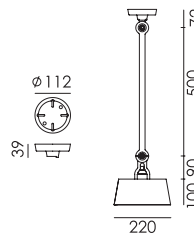

BOLT Ceiling 1 arm sidefit
Anton de Groof, 2016

Material: steel & aluminum
Weight: 1,5 kg
IP 20
Volt: 220-240 V | Max Watt: 60 Watt
Socket: E27

Wingnut solid brass included

● smokey black	1304	€ 359,-	€ 296,69
● flux green	1305		
○ pure white	1307		
● midnight grey	1311		
● ash grey	1310		
● striking orange	1308		
● lightning white	1306		
● thunder blue	1309		
● daybreak rose	1486		
● sunny yellow	1444		
● ice blue	1636		

BOLT Ceiling 2 arm sidefit
Anton de Groof, 2016

Material: steel & aluminum
Weight: 1,9 kg
IP 20
Volt: 220-240 V | Max Watt: 60 Watt
Socket: E27

Wingnut solid brass included

- smokey black 1320 € 419,- € 346,28
- flux green 1321
- pure white 1323
- midnight grey 1327
- ash grey 1326
- striking orange 1324
- lightning white 1322
- thunder blue 1325
- daybreak rose 1487
- sunny yellow 1445
- ice blue 1638

BOLT Ceiling 1 arm upperfit
Anton de Groof, 2016

Material: steel & aluminum
Weight: 1,7 kg
IP 20
Volt: 220-240 V | Max Watt: 60 Watt
Socket: E27

Wingnut solid brass included

- smokey black 1312 € 359,- € 296,69
- flux green 1313
- pure white 1315
- midnight grey 1319
- ash grey 1318
- striking orange 1316
- lightning white 1314
- thunder blue 1317
- daybreak rose 1490
- sunny yellow 1448
- ice blue 1640