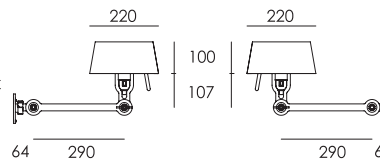

● smokey black	1590	€ 618,-	€ 510,74
● flux green	1591		
○ pure white	1592		
● midnight grey	1593		
● ash grey	1594		
● striking orange	1595		
● lightning white	1596		
● thunder blue	1597		
● daybreak rose	1598		
● sunny yellow	1599		
● ice blue	1634