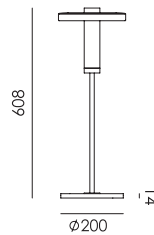

● smokey black 3060 € 755,- € 623,97