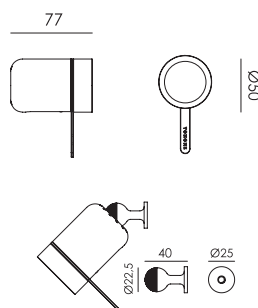

- smokey black 5045 € 209,- € 172,73
- fuzzy white 5046
- heavy metal 5047
- fuzzy white with hell orange 5048
- heavy metal with bright yellow 5049