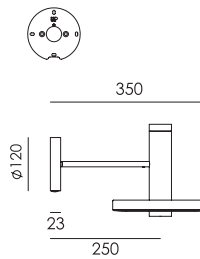

BEADS Wall 120 install
Anton de Groof, 2018

● smokey black 2050 € 900,- € 743,80

Material: aluminum & steel
Weight: 1,9 kg
IP 20
Volt: 220-240 V | 13 Watt
Dim to warm 2100K to 3000K
1350 lumen | CRI: 90
Phase cut dimmable

led

BEADS Wall 35 downlight with cord
Anton de Groof, 2018

● smokey black 2060 € 735,- € 607,44

Material: aluminum & steel
Weight: 1,3 kg
IP 20
Volt: 220-240 V | 13 Watt
Dim to warm 2100K to 3000K
1350 lumen | CRI: 90
Dimmable on fixture
Cord length: 2600 mm

led

BEADS Wall 35 downlight install
Anton de Groof, 2018

● smokey black 2070 € 645,- € 533,06

Material: aluminum & steel
Weight: 1,3 kg
IP 20
Volt: 220-240 V | 13 Watt
Dim to warm 2100K to 3000K
1350 lumen | CRI: 90
Phase cut dimmable

led

BEADS Wall 35 uplight with cord
Anton de Groof, 2018

● smokey black 2080 € 735,- € 607,44

Material: aluminum & steel
Weight: 1,3 kg
IP 20
Volt: 220-240 V | 13 Watt
Dim to warm 2100K to 3000K
1350 lumen | CRI: 90
Dimmable on fixture
Cord length: 2600 mm

led

BEADS Wall 35 uplight install
Anton de Groof, 2018

● smokey black 2090 € 645,- € 533,06

Material: aluminum & steel
Weight: 1,3 kg
IP 20
Volt: 220-240 V | 13 Watt
Dim to warm 2100K to 3000K
1350 lumen | CRI: 90
Phase cut dimmable

led