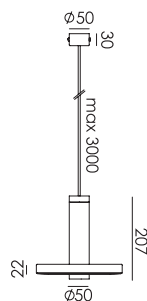

led

● smokey black	2000	€ 460,-	€ 380,17