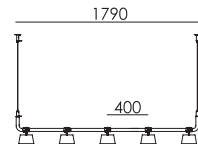

Wingnut solid brass included

● smokey black	1172	€ 3.650,-	€ 3.016,53
● flux green	1127		
○ pure white	1128		
● midnight grey	1193		
● ash grey	1191		
● striking orange	1175		
● lightning white	1174		
● thunder blue	1190		
● daybreak rose	1497		
● sunny yellow	1455		
● ice blue	1648