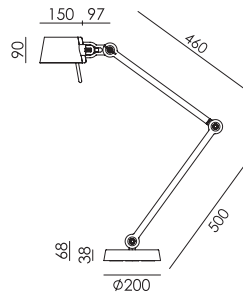

● smokey black	1001	€ 498,-	€ 411,57
● flux green	1003		
○ pure white	1005		
● midnight grey	1252		
● ash grey	1008		
● striking orange	1006		
● lightning white	1004		
● thunder blue	1007		
● daybreak rose	1457		
● sunny yellow	1415		
● ice blue	1600