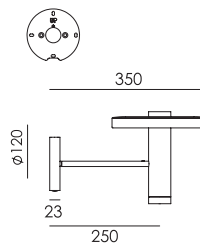

BEADS Wall 120 install
Anton de Groof, 2018

● smokey black 2050 € 900,- € 743,80

Material: aluminum & steel
Weight: 1,9 kg
IP 20
Volt: 220-240 V | 13 Watt
Dim to warm 2100K to 3000K
1350 lumen | CRI: 90
Phase cut dimmable

led

BEADS Wall 35 downlight with cord
Anton de Groof, 2018

● smokey black 2060 € 735,- € 607,44

Material: aluminum & steel
Weight: 1,3 kg
IP 20
Volt: 220-240 V | 13 Watt
Dim to warm 2100K to 3000K
1350 lumen | CRI: 90
Dimmable on fixture
Cord length: 2600 mm

led

BEADS Wall 35 downlight install
Anton de Groof, 2018

● smokey black 2070 € 645,- € 533,06

Material: aluminum & steel
Weight: 1,3 kg
IP 20
Volt: 220-240 V | 13 Watt
Dim to warm 2100K to 3000K
1350 lumen | CRI: 90
Phase cut dimmable

led

BEADS Wall 35 uplight with cord
Anton de Groof, 2018

● smokey black 2080 € 735,- € 607,44

Material: aluminum & steel
Weight: 1,3 kg
IP 20
Volt: 220-240 V | 13 Watt
Dim to warm 2100K to 3000K
1350 lumen | CRI: 90
Dimmable on fixture
Cord length: 2600 mm

led

BEADS Wall 35 uplight install
Anton de Groof, 2018

● smokey black 2090 € 645,- € 533,06

Material: aluminum & steel
Weight: 1,3 kg
IP 20
Volt: 220-240 V | 13 Watt
Dim to warm 2100K to 3000K
1350 lumen | CRI: 90
Phase cut dimmable

led