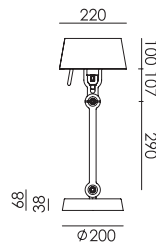

BOLT Desk small 1 arm foot
Anton de Groof, 2013 /2018

Material: steel & aluminum
Weight: 4,8 kg
IP 20
Volt: 220-240 V | Max Watt: 60 Watt
Socket: E27
Cord length: 2500 mm

Wingnut solid brass included

- smokey black 1033 € 390,- € 322,31
- flux green 1035
- pure white 1037
- midnight grey 1256
- ash grey 1040
- striking orange 1038
- lightning white 1036
- thunder blue 1039
- daybreak rose 1462
- sunny yellow 1420
- ice blue 1604

BOLT Desk small 1 arm clamp
Anton de Groof, 2013 / 2018

Material: steel & aluminum
Weight: 1,7 kg
IP 20
Volt: 220-240 V | Max Watt: 60 Watt
Socket: E27
Cord length: 2500 mm

Wingnut solid brass included

- smokey black 1041 € 330,- € 272,73
- flux green 1042
- pure white 1044
- midnight grey 1257
- ash grey 1048
- striking orange 1045
- lightning white 1043
- thunder blue 1046
- daybreak rose 1463
- sunny yellow 1421
- ice blue 1605

BOLT Table standard
Anton de Groof, 2013

Material: steel & aluminum
Weight: 7,3 kg
IP 20
Volt: 220-240 V | Max Watt: 60 Watt
Socket: E27
Cord length: 2300 mm

Wingnut solid brass included

- smokey black 1049 € 458,- € 378,51
- flux green 1051
- pure white 1053
- midnight grey 1258
- ash grey 1056
- striking orange 1054
- lightning white 1052
- thunder blue 1055
- daybreak rose 1464
- sunny yellow 1422
- ice blue 1607

BOLT Table small
Anton de Groof, 2013

Material: steel & aluminum
Weight: 7,2 kg
IP 20
Volt: 220-240 V | Max Watt: 60 Watt
Socket: E27
Cord length: 2500 mm

Wingnut solid brass included

- smokey black 1057 € 455,- € 376,03
- flux green 1059
- pure white 1061
- midnight grey 1259
- ash grey 1064
- striking orange 1062
- lightning white 1060
- thunder blue 1063
- daybreak rose 1465
- sunny yellow 1423
- ice blue 1608