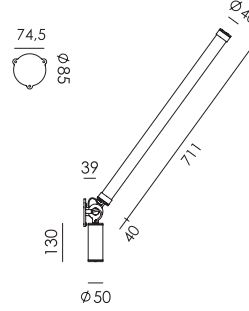

- smokey black with black cords 4031 € 665,- € 549,59
- pure white with orange cords 4033