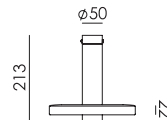

● smokey black 2030 € 430,- € 355,37