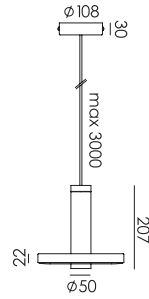

● smokey black 2010 € 465,- € 384,30