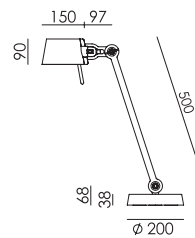

TONONE

pricelist 2024

recommended
consumer price

1 March 2024

tonone.com

BOLT Desk 2 arm foot
Anton de Groof, 2013

Material: steel & aluminum
Weight: 7,8 kg
IP 20
Volt: 220-240 V | Max Watt: 60 Watt
Socket: E27
Cord length: 2900 mm

BOLT Desk 2 arm clamp
Anton de Groof, 2013

Material: steel & aluminum
Weight: 2,5 kg
IP 20
Volt: 220-240 V | Max Watt: 60 Watt
Socket: E27
Cord length: 2900 mm

Wingnut solid brass included

● smokey black	1009	€ 415,-	€ 342,98
● flux green	1011		
○ pure white	1013		
● midnight grey	1253		
● ash grey	1016		
● striking orange	1014		
● lightning white	1012		
● thunder blue	1015		
● daybreak rose	1458		
● sunny yellow	1416		
● ice blue	1601		

BOLT Desk 1 arm foot
Anton de Groof, 2013

Material: steel & aluminum
Weight: 7,2 kg
IP 20
Volt: 220-240 V | Max Watt: 60 Watt
Socket: E27
Cord length: 2400 mm

Wingnut solid brass included

● smokey black	1017	€ 458,-	€ 378,51
● flux green	1019		
○ pure white	1021		
● midnight grey	1254		
● ash grey	1024		
● striking orange	1022		
● lightning white	1020		
● thunder blue	1023		
● daybreak rose	1460		
● sunny yellow	1418		
● ice blue	1602		

BOLT Desk 1 arm clamp
Anton de Groof, 2013

Material: steel & aluminum
Weight: 1,9 kg
IP 20
Volt: 220-240 V | Max Watt: 60 Watt
Socket: E27
Cord length: 2400 mm

Wingnut solid brass included

● smokey black	1025	€ 335,-	€ 276,86
● flux green	1027		
○ pure white	1029		
● midnight grey	1255		
● ash grey	1032		
● striking orange	1030		
● lightning white	1028		
● thunder blue	1031		
● daybreak rose	1461		
● sunny yellow	1419		
● ice blue	1603		