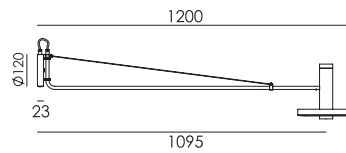

led

● smokey black 2040 € 995,- € 822,31

BEADS Wall 120 install
Anton de Groof, 2018

● smokey black 2050 € 900,- € 743,80

Material: aluminum & steel
Weight: 1,9 kg
IP 20
Volt: 220-240 V | 13 Watt
Dim to warm 2100K to 3000K
1350 lumen | CRI: 90
Phase cut dimmable