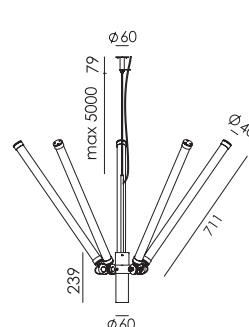

- smokey black with black cords 4046 € 2.890,- € 2.388,43
- pure white with orange cords 4051