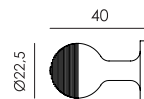

USB-C charging cable + plug included
Cable length: 2500 mm

- smokey black 5055 € 255,- € 210,74
- fuzzy white 5056
- heavy metal 5057

ONE Knob
Anton de Groof, 2022

Material: steel
Weight: 0,08 kg

- smokey black 5025 € 35,- € 28,93
- fuzzy white 5026
- heavy metal 5027