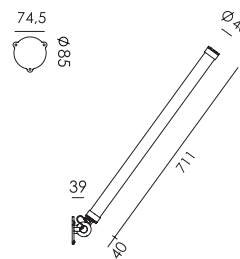

- smokey black with black cords 4035 € 590,- € 487,60
- pure white with orange cords 4037

Wingnut solid brass included

led