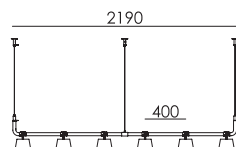

Wingnut solid brass included

● smokey black	1173	€ 4.200,-	€ 3.471,07
● flux green	1208		
○ pure white	1209		
● midnight grey	1214		
● ash grey	1213		
● striking orange	1211		
● lightning white	1210		
● thunder blue	1212		
● daybreak rose	1498		
● sunny yellow	1456		
● ice blue	1649