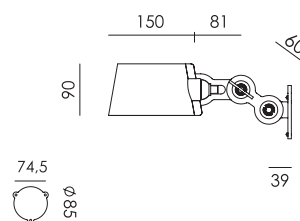

TONONE

pricelist 2024

recommended
consumer price

1 March 2024

tonone.com

BOLT Desk 2 arm foot
Anton de Groof, 2013

Material: steel & aluminum
Weight: 7,8 kg
IP 20
Volt: 220-240 V | Max Watt: 60 Watt
Socket: E27
Cord length: 2900 mm

BOLT Table standard
Anton de Groof, 2013

Material: steel & aluminum
Weight: 7,3 kg
IP 20
Volt: 220-240 V | Max Watt: 60 Watt
Socket: E27
Cord length: 2300 mm

Wingnut solid brass included

- smokey black 1049 € 458,- € 378,51
- flux green 1051
- pure white 1053
- midnight grey 1258
- ash grey 1056
- striking orange 1054
- lightning white 1052
- thunder blue 1055
- daybreak rose 1464
- sunny yellow 1422
- ice blue 1607

BOLT Wall sidefit mini with cord
Anton de Groof, 2013

Material: steel & aluminum
Weight: 0,9 kg
Volt: 220-240 V | Max Watt: 60 Watt
Socket: E27
Cord length: 2850 mm

Wingnut solid brass included

● smokey black	1228	€ 269,-	€ 222,31
● flux green	1230		
○ pure white	1232		
● midnight grey	1264		
● ash grey	1235		
● striking orange	1233		
● lightning white	1231		
● thunder blue	1234		
● daybreak rose	1472		
● sunny yellow	1430		
● ice blue	1619		

BOLT Wall sidefit mini install
Anton de Groof, 2013

Material: steel & aluminum
Weight: 0,9 kg
IP 20
Volt: 220-240 V | Max Watt: 60 Watt
Socket: E27
Optional: wallring

Wingnut solid brass included

● smokey black	1244	€ 269,-	€ 222,31
● flux green	1246		
○ pure white	1248		
● midnight grey	1267		
● ash grey	1251		
● striking orange	1249		
● lightning white	1247		
● thunder blue	1250		
● daybreak rose	1475		
● sunny yellow	1433		
● ice blue	1620		