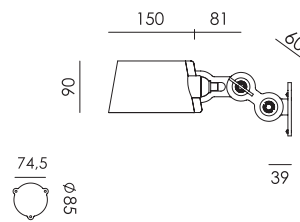

TONONE

pricelist 2024

recommended
consumer price

1 March 2024

tonone.com

BOLT Desk 2 arm foot
Anton de Groof, 2013

Material: steel & aluminum
Weight: 7,8 kg
IP 20
Volt: 220-240 V | Max Watt: 60 Watt
Socket: E27
Cord length: 2900 mm

BOLT Wall sidefit small with cord
Anton de Groof, 2013

Material: steel & aluminum
Weight: 1,0 kg
Volt: 220-240 V | Max Watt: 60 Watt
Socket: E27
Cord length: 2750 mm

Wingnut solid brass included

● smokey black	1220	€ 279,-	€ 230,58
● flux green	1222		
○ pure white	1224		
● midnight grey	1263		
● ash grey	1227		
● striking orange	1225		
● lightning white	1223		
● thunder blue	1226		
● daybreak rose	1471		
● sunny yellow	1429		
● ice blue	1617		

BOLT Wall sidefit small install
Anton de Groof, 2013

Material: steel & aluminum
Weight: 1,0 kg
IP 20
Volt: 220-240 V | Max Watt: 60 Watt
Socket: E27
Optional: wallring

Wingnut solid brass included

● smokey black	1236	€ 279,-	€ 230,58
● flux green	1238		
○ pure white	1240		
● midnight grey	1266		
● ash grey	1243		
● striking orange	1241		
● lightning white	1239		
● thunder blue	1242		
● daybreak rose	1474		
● sunny yellow	1432		
● ice blue	1618		

BOLT Wall sidefit mini with cord
Anton de Groof, 2013

Material: steel & aluminum
Weight: 0,9 kg
Volt: 220-240 V | Max Watt: 60 Watt
Socket: E27
Cord length: 2850 mm

Wingnut solid brass included

● smokey black	1228	€ 269,-	€ 222,31
● flux green	1230		
○ pure white	1232		
● midnight grey	1264		
● ash grey	1235		
● striking orange	1233		
● lightning white	1231		
● thunder blue	1234		
● daybreak rose	1472		
● sunny yellow	1430		
● ice blue	1619		