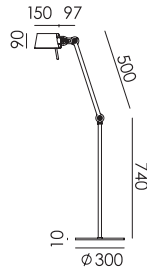

BOLT Table standard
Anton de Groof, 2013

Material: steel & aluminum
Weight: 7,3 kg
IP 20
Volt: 220-240 V | Max Watt: 60 Watt
Socket: E27
Cord length: 2300 mm

Wingnut solid brass included

- smokey black 1049 € 458,- € 378,51
- flux green 1051
- pure white 1053
- midnight grey 1258
- ash grey 1056
- striking orange 1054
- lightning white 1052
- thunder blue 1055
- daybreak rose 1464
- sunny yellow 1422
- ice blue 1607

BOLT Table small
Anton de Groof, 2013

Material: steel & aluminum
Weight: 7,2 kg
IP 20
Volt: 220-240 V | Max Watt: 60 Watt
Socket: E27
Cord length: 2500 mm

Wingnut solid brass included

- smokey black 1057 € 455,- € 376,03
- flux green 1059
- pure white 1061
- midnight grey 1259
- ash grey 1064
- striking orange 1062
- lightning white 1060
- thunder blue 1063
- daybreak rose 1465
- sunny yellow 1423
- ice blue 1608

BOLT Floor 2 arm sidefit
Anton de Groof, 2013

Material: steel & aluminum
Weight: 8,8 kg
Volt: 220-240 V | Max Watt: 60 Watt
Socket: E27
Cord length: 3000 mm

Wingnut solid brass included

- smokey black 1065 € 498,- € 411,57
- flux green 1067
- pure white 1069
- midnight grey 1260
- ash grey 1072
- striking orange 1070
- lightning white 1068
- thunder blue 1071
- daybreak rose 1466
- sunny yellow 1424
- ice blue 1609

BOLT Floor 1 arm sidefit
Anton de Groof, 2013

Material: steel & aluminum
Weight: 8,4 kg
IP 20
Volt: 220-240 V | Max Watt: 60 Watt
Socket: E27
Cord length: 2400 mm

Wingnut solid brass included

- smokey black 1073 € 468,- € 386,78
- flux green 1075
- pure white 1077
- midnight grey 1261
- ash grey 1080
- striking orange 1078
- lightning white 1076
- thunder blue 1079
- daybreak rose 1467
- sunny yellow 1425
- ice blue 1610