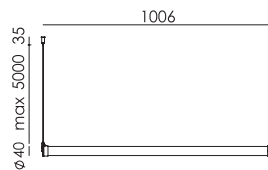

● smokey black with black cords 4001 € 590,- € 487,60
○ pure white with orange cords 4003