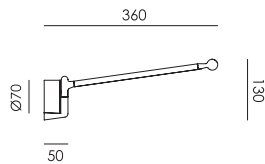

- smokey black 5020 € 235,- € 194,21
- fuzzy white 5021
- heavy metal 5022