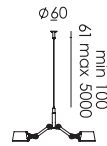

Wingnut solid brass included

● smokey black	1170	€ 2.550,-	€ 2.107,44
● flux green	1097		
○ pure white	1098		
● midnight grey	1103		
● ash grey	1102		
● striking orange	1100		
● lightning white	1099		
● thunder blue	1101		
● daybreak rose	1495		
● sunny yellow	1453		
● ice blue	1646