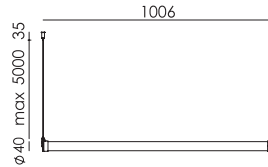

● smokey black with black cords 4000 € 590,- € 487,60
○ pure white with orange cords 4002