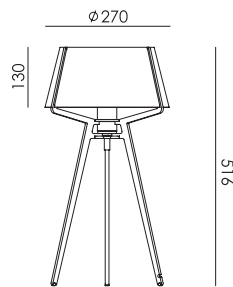

- smokey black 1653 € 395,- € 326,45
- flux green 1654
- pure white 1655
- midnight grey 1656
- ash grey 1657
- striking orange 1658
- lightning white 1659
- thunder blue 1660
- daybreak rose 1661
- sunny yellow 1662
- ice blue 1663