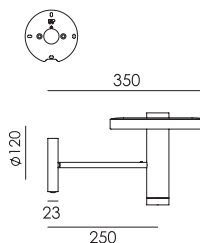

BEADS Wall 120 install
Anton de Groof, 2018

● smokey black 2050 € 900,- € 743,80

Material: aluminum & steel
Weight: 1,9 kg
IP 20
Volt: 220-240 V | 13 Watt
Dim to warm 2100K to 3000K
1350 lumen | CRI: 90
Phase cut dimmable

led

BEADS Wall 35 downlight with cord
Anton de Groof, 2018

● smokey black 2060 € 735,- € 607,44

Material: aluminum & steel
Weight: 1,3 kg
IP 20
Volt: 220-240 V | 13 Watt
Dim to warm 2100K to 3000K
1350 lumen | CRI: 90
Dimmable on fixture
Cord length: 2600 mm

led

BEADS Wall 35 downlight install
Anton de Groof, 2018

● smokey black 2070 € 645,- € 533,06

Material: aluminum & steel
Weight: 1,3 kg
IP 20
Volt: 220-240 V | 13 Watt
Dim to warm 2100K to 3000K
1350 lumen | CRI: 90
Phase cut dimmable

led

BEADS Wall 35 uplight with cord
Anton de Groof, 2018

● smokey black 2080 € 735,- € 607,44

Material: aluminum & steel
Weight: 1,3 kg
IP 20
Volt: 220-240 V | 13 Watt
Dim to warm 2100K to 3000K
1350 lumen | CRI: 90
Dimmable on fixture
Cord length: 2600 mm

led

BEADS Wall 35 uplight install
Anton de Groof, 2018

● smokey black 2090 € 645,- € 533,06

Material: aluminum & steel
Weight: 1,3 kg
IP 20
Volt: 220-240 V | 13 Watt
Dim to warm 2100K to 3000K
1350 lumen | CRI: 90
Phase cut dimmable

led