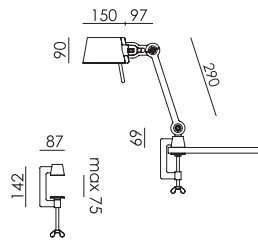

BOLT Desk small 2 arm foot
Anton de Groof, 2013 / 2018

Material: steel & aluminum
Weight: 5,3 kg
IP 20
Volt: 220-240 V | Max Watt: 60 Watt
Socket: E27
Cord length: 2300 mm

Wingnut solid brass included

● smokey black	1352	€ 468,-	€ 386,78
● flux green	1353		
○ pure white	1355		
● midnight grey	1359		
● ash grey	1358		
● striking orange	1356		
● lightning white	1354		
● thunder blue	1357		
● daybreak rose	1459		
● sunny yellow	1417		
● ice blue	1606		

BOLT Desk small 1 arm foot
Anton de Groof, 2013 /2018

Material: steel & aluminum
Weight: 4,8 kg
IP 20
Volt: 220-240 V | Max Watt: 60 Watt
Socket: E27
Cord length: 2500 mm

Wingnut solid brass included

- smokey black 1033 € 390,- € 322,31
- flux green 1035
- pure white 1037
- midnight grey 1256
- ash grey 1040
- striking orange 1038
- lightning white 1036
- thunder blue 1039
- daybreak rose 1462
- sunny yellow 1420
- ice blue 1604

BOLT Desk small 1 arm clamp
Anton de Groof, 2013 / 2018

Material: steel & aluminum
Weight: 1,7 kg
IP 20
Volt: 220-240 V | Max Watt: 60 Watt
Socket: E27
Cord length: 2500 mm

Wingnut solid brass included

- smokey black 1041 € 330,- € 272,73
- flux green 1042
- pure white 1044
- midnight grey 1257
- ash grey 1048
- striking orange 1045
- lightning white 1043
- thunder blue 1046
- daybreak rose 1463
- sunny yellow 1421
- ice blue 1605

BOLT Table standard
Anton de Groof, 2013

Material: steel & aluminum
Weight: 7,3 kg
IP 20
Volt: 220-240 V | Max Watt: 60 Watt
Socket: E27
Cord length: 2300 mm

Wingnut solid brass included

- smokey black 1049 € 458,- € 378,51
- flux green 1051
- pure white 1053
- midnight grey 1258
- ash grey 1056
- striking orange 1054
- lightning white 1052
- thunder blue 1055
- daybreak rose 1464
- sunny yellow 1422
- ice blue 1607