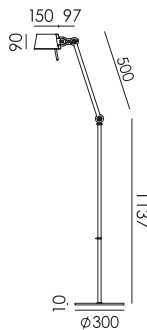

- smokey black 1279 € 498,- € 411,57
- flux green 1280
- pure white 1282
- midnight grey 1286
- ash grey 1285
- striking orange 1283
- lightning white 1281
- thunder blue 1284
- daybreak rose 1468
- sunny yellow 1426
- ice blue 1611