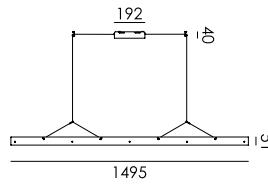

Bridge 150
Anton de Groof, 2023

Material: aluminum, acrylic & steel
Weight: 2,3 kg
IP 20
Volt: 220-240 V | 21 Watt
2700 K | 2058 lumen | CRI: >90
Mains dimmable
Cable length: 3000 mm

- lava orange 6005 € 1.495,- € 1.235,54
- toxic green 6006
- fog white 6007

led