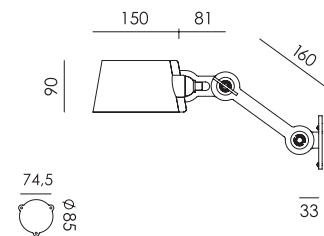

BOLT Floor long 1 arm sidefit
Anton de Groof, 2013

Material: steel & aluminum
Weight: 9,3 kg
IP 20
Volt: 220-240 V | Max Watt: 60 Watt
Socket: E27
Cord length: 2200 mm

Wingnut solid brass included

- smokey black 1279 € 498,- € 411,57
- flux green 1280
- pure white 1282
- midnight grey 1286
- ash grey 1285
- striking orange 1283
- lightning white 1281
- thunder blue 1284
- daybreak rose 1468
- sunny yellow 1426
- ice blue 1611

BOLT Wall sidefit with cord
Anton de Groof, 2013

Material: steel & aluminum
Weight: 1,0 kg
Volt: 220-240 V | Max Watt: 60 Watt
Socket: E27
Cord length: 2600 mm

Wingnut solid brass included

- smokey black 1081 € 289,- € 238,84
- flux green 1083
- pure white 1085
- midnight grey 1262
- ash grey 1088
- striking orange 1086
- lightning white 1084
- thunder blue 1087
- daybreak rose 1470
- sunny yellow 1428
- ice blue 1613

BOLT Wall sidefit install
Anton de Groof, 2013

Material: steel & aluminum
Weight: 1,0 kg
IP 20
Volt: 220-240 V | Max Watt: 60 Watt
Socket: E27
Optional: wallring

Wingnut solid brass included

● smokey black	1089	€ 289,-	€ 238,84
● flux green	1091		
○ pure white	1093		
● midnight grey	1265		
● ash grey	1096		
● striking orange	1094		
● lightning white	1092		
● thunder blue	1095		
● daybreak rose	1473		
● sunny yellow	1431		
● ice blue	1614		

BOLT Wall sidefit small with cord
Anton de Groof, 2013

Material: steel & aluminum
Weight: 1,0 kg
Volt: 220-240 V | Max Watt: 60 Watt
Socket: E27
Cord length: 2750 mm

Wingnut solid brass included

● smokey black	1220	€ 279,-	€ 230,58
● flux green	1222		
○ pure white	1224		
● midnight grey	1263		
● ash grey	1227		
● striking orange	1225		
● lightning white	1223		
● thunder blue	1226		
● daybreak rose	1471		
● sunny yellow	1429		
● ice blue	1617		