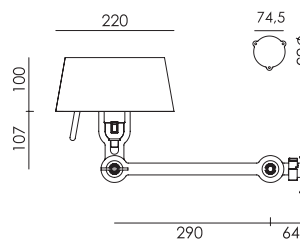

● smokey black	1145	€ 309,-	€ 255,37
● flux green	1147		
○ pure white	1149		
● midnight grey	1272		
● ash grey	1152		
● striking orange	1150		
● lightning white	1148		
● thunder blue	1151		
● daybreak rose	1481		
● sunny yellow	1439		
● ice blue	1629		

BOLT Bed underfit with cord MIRROR
Anton de Groof, 2013

Material: steel & aluminum
Weight: 1,4 kg
IP 20
Volt: 220-240 V | Max Watt: 60 Watt
Socket: E27
Cord length: 2500 mm

Wingnut solid brass included