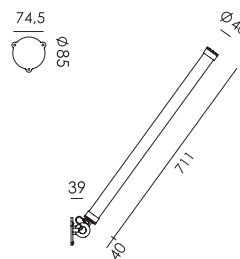

- smokey black with black cords 4036 € 590,- € 487,60
- pure white with orange cords 4038

Wingnut solid brass included

led