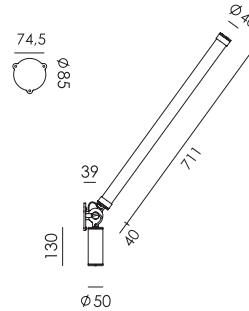

- smokey black with black cords 4043 € 665,- € 549,59
- pure white with orange cords 4044