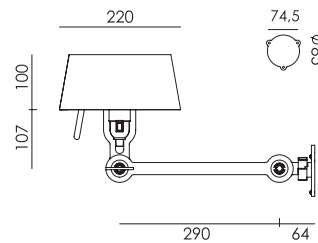

● smokey black	1376	€ 309,-	€ 255,37
● flux green	1377		
○ pure white	1379		
● midnight grey	1383		
● ash grey	1382		
● striking orange	1380		
● lightning white	1378		
● thunder blue	1381		
● daybreak rose	1483		
● sunny yellow	1441		
● ice blue	1633		

BOLT Bed underfit set
Anton de Groof, 2013

Material: steel & aluminum
Weight: 2,8 kg
IP 20
Volt: 220-240 V | Max Watt: 60 Watt
Socket: E27
Cord length: max 2500 mm

Wingnut solid brass included