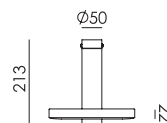

● smokey black 3000 € 430,- € 355,37