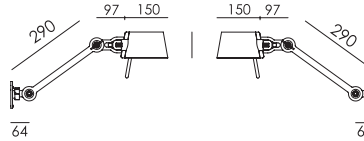

BOLT Bed sidefit install MIRROR
Anton de Groof, 2013

Material: steel & aluminum
Weight: 1,2 kg
IP 20
Volt: 220-240 V | Max Watt: 60 Watt
Socket: E27
Optional: wallring

Wingnut solid brass included

● smokey black	1368	€ 309,-	€ 255,37
● flux green	1369		
○ pure white	1371		
● midnight grey	1375		
● ash grey	1374		
● striking orange	1372		
● lightning white	1370		
● thunder blue	1373		
● daybreak rose	1480		
● sunny yellow	1438		
● ice blue	1627		

BOLT Bed sidefit set
Anton de Groof, 2013

Material: steel & aluminum
Weight: 2,4 kg
IP 20
Volt: 220-240 V | Max Watt: 60 Watt
Socket: E27
Cord length: max 2500 mm

Wingnut solid brass included

● smokey black	1560	€ 618,-	€ 510,74
● flux green	1561		
○ pure white	1562		
● midnight grey	1563		
● ash grey	1564		
● striking orange	1565		
● lightning white	1566		
● thunder blue	1567		
● daybreak rose	1568		
● sunny yellow	1569		
● ice blue	1625		

BOLT Bed sidefit set install
Anton de Groof, 2013

Material: steel & aluminum
Weight: 2,4 kg
IP 20
Volt: 220-240 V | Max Watt: 60 Watt
Socket: E27
Optional: wallring

Wingnut solid brass included

● smokey black	1570	€ 618,-	€ 510,74
● flux green	1571		
○ pure white	1572		
● midnight grey	1573		
● ash grey	1574		
● striking orange	1575		
● lightning white	1576		
● thunder blue	1577		
● daybreak rose	1578		
● sunny yellow	1579		
● ice blue	1628		