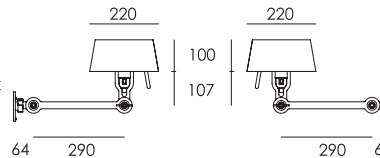

● smokey black	1580	€ 618,-	€ 510,74
● flux green	1581		
○ pure white	1582		
● midnight grey	1583		
● ash grey	1584		
● striking orange	1585		
● lightning white	1586		
● thunder blue	1587		
● daybreak rose	1588		
● sunny yellow	1589		
● ice blue	1631		

BOLT Bed underfit set install
Anton de Groof, 2013

Material: steel & aluminum
Weight: 2,8 kg
IP 20
Volt: 220-240 V | Max Watt: 60 Watt
Socket: E27
Optional: wallring

Wingnut solid brass included