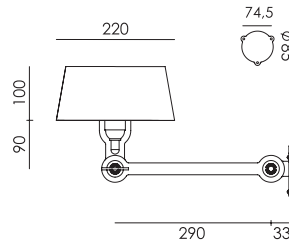

BOLT Table standard
Anton de Groof, 2013

Material: steel & aluminum
Weight: 7,3 kg
IP 20
Volt: 220-240 V | Max Watt: 60 Watt
Socket: E27
Cord length: 2300 mm

Wingnut solid brass included

- smokey black 1049 € 458,- € 378,51
- flux green 1051
- pure white 1053
- midnight grey 1258
- ash grey 1056
- striking orange 1054
- lightning white 1052
- thunder blue 1055
- daybreak rose 1464
- sunny yellow 1422
- ice blue 1607

BOLT Wall sidefit mini with cord
Anton de Groof, 2013

Material: steel & aluminum
Weight: 0,9 kg
Volt: 220-240 V | Max Watt: 60 Watt
Socket: E27
Cord length: 2850 mm

Wingnut solid brass included

● smokey black	1228	€ 269,-	€ 222,31
● flux green	1230		
○ pure white	1232		
● midnight grey	1264		
● ash grey	1235		
● striking orange	1233		
● lightning white	1231		
● thunder blue	1234		
● daybreak rose	1472		
● sunny yellow	1430		
● ice blue	1619		

BOLT Wall sidefit mini install
Anton de Groof, 2013

Material: steel & aluminum
Weight: 0,9 kg
IP 20
Volt: 220-240 V | Max Watt: 60 Watt
Socket: E27
Optional: wallring

Wingnut solid brass included

● smokey black	1244	€ 269,-	€ 222,31
● flux green	1246		
○ pure white	1248		
● midnight grey	1267		
● ash grey	1251		
● striking orange	1249		
● lightning white	1247		
● thunder blue	1250		
● daybreak rose	1475		
● sunny yellow	1433		
● ice blue	1620		

led integrated LED

BOLT Wall underfit with cord
Anton de Groof, 2013

Material: steel & aluminum
Weight: 1,2 kg
IP 20
Volt: 220-240 V | Max Watt: 60 Watt
Socket: E27
Cord length: 2600 mm

Wingnut solid brass included