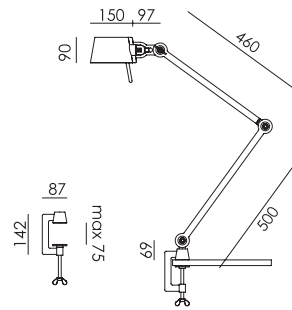

TONONE

pricelist 2024

recommended
consumer price

1 March 2024

tonone.com

BOLT Desk 2 arm foot
Anton de Groof, 2013

Material: steel & aluminum
Weight: 7,8 kg
IP 20
Volt: 220-240 V | Max Watt: 60 Watt
Socket: E27
Cord length: 2900 mm

BOLT Desk 2 arm clamp
Anton de Groof, 2013

Material: steel & aluminum
Weight: 2,5 kg
IP 20
Volt: 220-240 V | Max Watt: 60 Watt
Socket: E27
Cord length: 2900 mm

Wingnut solid brass included

● smokey black	1009	€ 415,-	€ 342,98
● flux green	1011		
○ pure white	1013		
● midnight grey	1253		
● ash grey	1016		
● striking orange	1014		
● lightning white	1012		
● thunder blue	1015		
● daybreak rose	1458		
● sunny yellow	1416		
● ice blue	1601		

BOLT Desk 1 arm foot
Anton de Groof, 2013

Material: steel & aluminum
Weight: 7,2 kg
IP 20
Volt: 220-240 V | Max Watt: 60 Watt
Socket: E27
Cord length: 2400 mm

Wingnut solid brass included

● smokey black	1017	€ 458,-	€ 378,51
● flux green	1019		
○ pure white	1021		
● midnight grey	1254		
● ash grey	1024		
● striking orange	1022		
● lightning white	1020		
● thunder blue	1023		
● daybreak rose	1460		
● sunny yellow	1418		
● ice blue	1602		

BOLT Desk 1 arm clamp
Anton de Groof, 2013

Material: steel & aluminum
Weight: 1,9 kg
IP 20
Volt: 220-240 V | Max Watt: 60 Watt
Socket: E27
Cord length: 2400 mm

Wingnut solid brass included

● smokey black	1025	€ 335,-	€ 276,86
● flux green	1027		
○ pure white	1029		
● midnight grey	1255		
● ash grey	1032		
● striking orange	1030		
● lightning white	1028		
● thunder blue	1031		
● daybreak rose	1461		
● sunny yellow	1419		
● ice blue	1603		