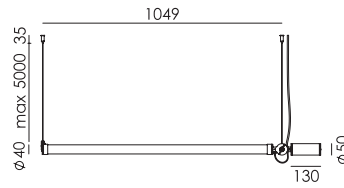

MR. TUBES LED Pendant
horizontal | 4000K | driver on fixture
Anton de Groof, 2019

- smokey black with black cords 4006 € 665,- € 549,59
- pure white with orange cords 4008

MR. TUBES LED Pendant
vertical 700 | 2700K
Anton de Groof, 2019

Material: aluminum & steel
Weight: 0,7 kg
IP 20
Volt: 220-240 V | 7,6 Watt
890 lumen | 2700K | CRI: 80
Phase cut dimmable

led

- smokey black with black cords 4010 € 540,- € 446,35
- pure white with orange cords 4011

MR. TUBES LED Pendant
vertical 700 | 4000K
Anton de Groof, 2019

Material: aluminum & steel
Weight: 0,7 kg
IP 20
Volt: 220-240 V | 7,6 Watt
980 lumen | 4000K | CRI: 80
Phase cut dimmable

led

- smokey black with black cords 4012 € 540,- € 446,35
- pure white with orange cords 4013

MR. TUBES LED Pendant
vertical 1000 | 2700K
Anton de Groof, 2019

Material: aluminum & steel
Weight: 0,8 kg
IP 20
Volt: 220-240 V | 11,2 Watt
1300 lumen | 2700K | CRI: 80
Phase cut dimmable

led

- smokey black with black cords 4014 € 590,- € 487,60
- pure white with orange cords 4017

MR. TUBES LED Pendant
vertical 1000 | 4000K
Anton de Groof, 2019

Material: aluminum & steel
Weight: 0,8 kg
IP 20
Volt: 220-240 V | 11,2 Watt
1430 lumen | 4000K | CRI: 80
Phase cut dimmable

led

- smokey black with black cords 4018 € 590,- € 487,60
- pure white with orange cords 4019