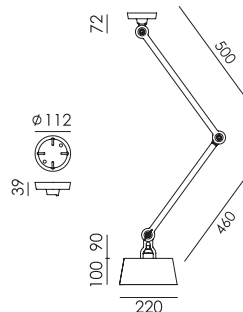

BOLT Ceiling 2 arm sidefit
Anton de Groof, 2016

Material: steel & aluminum
Weight: 1,9 kg
IP 20
Volt: 220-240 V | Max Watt: 60 Watt
Socket: E27

Wingnut solid brass included

- smokey black 1320 € 419,- € 346,28
- flux green 1321
- pure white 1323
- midnight grey 1327
- ash grey 1326
- striking orange 1324
- lightning white 1322
- thunder blue 1325
- daybreak rose 1487
- sunny yellow 1445
- ice blue 1638

BOLT Ceiling 1 arm upperfit
Anton de Groof, 2016

Material: steel & aluminum
Weight: 1,7 kg
IP 20
Volt: 220-240 V | Max Watt: 60 Watt
Socket: E27

Wingnut solid brass included

- smokey black 1312 € 359,- € 296,69
- flux green 1313
- pure white 1315
- midnight grey 1319
- ash grey 1318
- striking orange 1316
- lightning white 1314
- thunder blue 1317
- daybreak rose 1490
- sunny yellow 1448
- ice blue 1640

BOLT Ceiling 2 arm upperfit
Anton de Groof, 2016

Material: steel & aluminum
Weight: 2,1 kg
IP 20
Volt: 220-240 V | Max Watt: 60 Watt
Socket: E27

Wingnut solid brass included

- smokey black 1328 € 419,- € 346,28
- flux green 1329
- pure white 1331
- midnight grey 1335
- ash grey 1334
- striking orange 1332
- lightning white 1330
- thunder blue 1333
- daybreak rose 1491
- sunny yellow 1449
- ice blue 1642