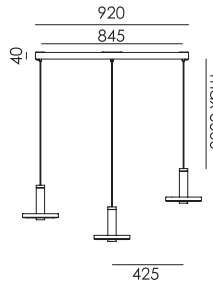

● smokey black 3020 € 1.395,- € 1.152,89