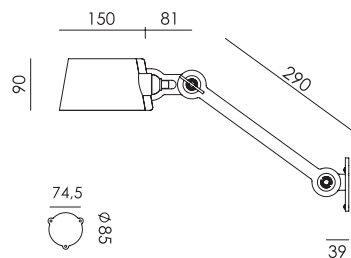

BOLT Table standard
Anton de Groof, 2013

Material: steel & aluminum
Weight: 7,3 kg
IP 20
Volt: 220-240 V | Max Watt: 60 Watt
Socket: E27
Cord length: 2300 mm

Wingnut solid brass included

- smokey black 1049 € 458,- € 378,51
- flux green 1051
- pure white 1053
- midnight grey 1258
- ash grey 1056
- striking orange 1054
- lightning white 1052
- thunder blue 1055
- daybreak rose 1464
- sunny yellow 1422
- ice blue 1607

BOLT Floor long 2 arm upperfit
Anton de Groof, 2013

Material: steel & aluminum
Weight: 10,1 kg
Volt: 220-240 V | Max Watt: 60 Watt
Socket: E27
Cord length: 2900 mm
Includes a LED floordimmer on cord

Wingnut solid brass included

BOLT Floor long 1 arm sidefit
Anton de Groof, 2013

Material: steel & aluminum
Weight: 9,3 kg
IP 20
Volt: 220-240 V | Max Watt: 60 Watt
Socket: E27
Cord length: 2200 mm

Wingnut solid brass included

- smokey black 1279 € 498,- € 411,57
- flux green 1280
- pure white 1282
- midnight grey 1286
- ash grey 1285
- striking orange 1283
- lightning white 1281
- thunder blue 1284
- daybreak rose 1468
- sunny yellow 1426
- ice blue 1611

BOLT Wall sidefit with cord
Anton de Groof, 2013

Material: steel & aluminum
Weight: 1,0 kg
Volt: 220-240 V | Max Watt: 60 Watt
Socket: E27
Cord length: 2600 mm

Wingnut solid brass included

- smokey black 1081 € 289,- € 238,84
- flux green 1083
- pure white 1085
- midnight grey 1262
- ash grey 1088
- striking orange 1086
- lightning white 1084
- thunder blue 1087
- daybreak rose 1470
- sunny yellow 1428
- ice blue 1613