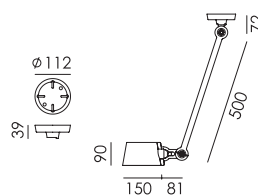

BOLT Bed underfit set install
Anton de Groof, 2013

Material: steel & aluminum
Weight: 2,8 kg
IP 20
Volt: 220-240 V | Max Watt: 60 Watt
Socket: E27
Optional: wallring

Wingnut solid brass included

● smokey black	1590	€ 618,-	€ 510,74
● flux green	1591		
○ pure white	1592		
● midnight grey	1593		
● ash grey	1594		
● striking orange	1595		
● lightning white	1596		
● thunder blue	1597		
● daybreak rose	1598		
● sunny yellow	1599		
● ice blue	1634		

BOLT Ceiling 1 arm sidefit
Anton de Groof, 2016

Material: steel & aluminum
Weight: 1,5 kg
IP 20
Volt: 220-240 V | Max Watt: 60 Watt
Socket: E27

Wingnut solid brass included

● smokey black	1304	€ 359,-	€ 296,69
● flux green	1305		
○ pure white	1307		
● midnight grey	1311		
● ash grey	1310		
● striking orange	1308		
● lightning white	1306		
● thunder blue	1309		
● daybreak rose	1486		
● sunny yellow	1444		
● ice blue	1636		