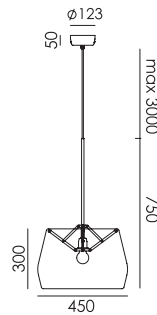

MR. TUBES LED Connect
Anton de Groof, 2019

Material: aluminum & steel
IP 20
Volt: 220-240 V
1300 or 1430 lumen
2700K or 4000K
CRI: 80
Phase cut dimmable

Wingnut solid brass included

led

Plan your
Mr. Tubes LED Connect with us

info@tonone.com

ATLAS D350
Anton de Groof, 2015

Material: brass & hand blown glass
Weight: 4 kg
IP 20
Volt: 220-240 V | Max Watt: 60 Watt
Socket: E27
Cord length: max 3000 mm

○ transparent 1400 € 1.495,- € 1.235,54
● neutral grey 1401

ATLAS D450
Anton de Groof, 2015

Material: brass & hand blown glass
Weight: 7,6 kg
IP 20
Volt: 220-240 V | Max Watt: 60 Watt
Socket: E27
Cord length: max 3000 mm

○ transparent 1403 € 1.695,- € 1.400,83
● neutral grey 1404

ELLA Black
Anton de Groof, 2016

Material: steel & hand blown glass
Weight: 5,1 kg
IP 20
Volt: 220-240 V | Max Watt: 60 Watt
Socket: E27
Cord length: 2800 mm
Dimmer on cord

○ transparent 1407 € 1.095,- € 904,96
● neutral grey 1408

ELLA White
Anton de Groof, 2016

Material: steel & hand blown glass
Weight: 5,1 kg
IP 20
Volt: 220-240 V | Max Watt: 60 Watt
Socket: E27
Cord length: 2800 mm
Dimmer on cord

○ transparent 1409 € 1.095,- € 904,96
● neutral grey 1408