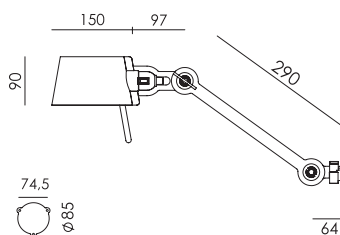

BOLT Bed sidefit with cord
Anton de Groof, 2013

Material: steel & aluminum
Weight: 1,2 kg
IP 20
Volt: 220-240 V | Max Watt: 60 Watt
Socket: E27
Cord length: 2500 mm

Wingnut solid brass included

● smokey black	1129	€ 309,-	€ 255,37
● flux green	1131		
○ pure white	1133		
● midnight grey	1270		
● ash grey	1136		
● striking orange	1134		
● lightning white	1132		
● thunder blue	1135		
● daybreak rose	1478		
● sunny yellow	1436		
● ice blue	1623		

BOLT Bed sidefit with cord MIRROR
Anton de Groof, 2013

Material: steel & aluminum
Weight: 1,2 kg
IP 20
Volt: 220-240 V | Max Watt: 60 Watt
Socket: E27
Cord length: 2500 mm

Wingnut solid brass included

● smokey black	1529	€ 309,-	€ 255,37
● flux green	1530		
○ pure white	1531		
● midnight grey	1532		
● ash grey	1533		
● striking orange	1534		
● lightning white	1535		
● thunder blue	1536		
● daybreak rose	1537		
● sunny yellow	1538		
● ice blue	1624		

BOLT Bed sidefit install
Anton de Groof, 2013

Material: steel & aluminum
Weight: 1,2 kg
IP 20
Volt: 220-240 V | Max Watt: 60 Watt
Socket: E27
Optional: wallring

Wingnut solid brass included

● smokey black	1137	€ 309,-	€ 255,37
● flux green	1139		
○ pure white	1141		
● midnight grey	1271		
● ash grey	1144		
● striking orange	1142		
● lightning white	1140		
● thunder blue	1143		
● daybreak rose	1479		
● sunny yellow	1437		
● ice blue	1626		