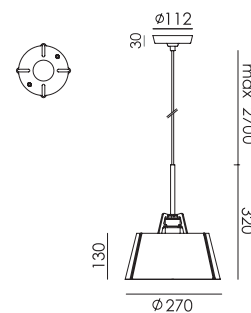

- smokey black 1675 € 340,- € 280,99
- flux green 1676
- pure white 1677
- midnight grey 1678
- ash grey 1679
- striking orange 1680
- lightning white 1681
- thunder blue 1682
- daybreak rose 1683
- sunny yellow 1684
- ice blue 1685