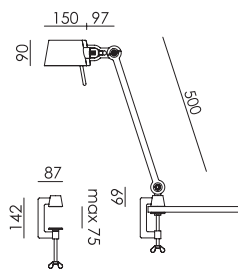

TONONE

pricelist 2024

recommended
consumer price

1 March 2024

tonone.com

BOLT Desk 2 arm foot
Anton de Groof, 2013

Material: steel & aluminum
Weight: 7,8 kg
IP 20
Volt: 220-240 V | Max Watt: 60 Watt
Socket: E27
Cord length: 2900 mm

BOLT Desk 2 arm clamp
Anton de Groof, 2013

Material: steel & aluminum
Weight: 2,5 kg
IP 20
Volt: 220-240 V | Max Watt: 60 Watt
Socket: E27
Cord length: 2900 mm

Wingnut solid brass included

● smokey black	1009	€ 415,-	€ 342,98
● flux green	1011		
○ pure white	1013		
● midnight grey	1253		
● ash grey	1016		
● striking orange	1014		
● lightning white	1012		
● thunder blue	1015		
● daybreak rose	1458		
● sunny yellow	1416		
● ice blue	1601		

BOLT Desk 1 arm foot
Anton de Groof, 2013

Material: steel & aluminum
Weight: 7,2 kg
IP 20
Volt: 220-240 V | Max Watt: 60 Watt
Socket: E27
Cord length: 2400 mm

Wingnut solid brass included

● smokey black	1017	€ 458,-	€ 378,51
● flux green	1019		
○ pure white	1021		
● midnight grey	1254		
● ash grey	1024		
● striking orange	1022		
● lightning white	1020		
● thunder blue	1023		
● daybreak rose	1460		
● sunny yellow	1418		
● ice blue	1602		

BOLT Desk 1 arm clamp
Anton de Groof, 2013

Material: steel & aluminum
Weight: 1,9 kg
IP 20
Volt: 220-240 V | Max Watt: 60 Watt
Socket: E27
Cord length: 2400 mm

Wingnut solid brass included

● smokey black	1025	€ 335,-	€ 276,86
● flux green	1027		
○ pure white	1029		
● midnight grey	1255		
● ash grey	1032		
● striking orange	1030		
● lightning white	1028		
● thunder blue	1031		
● daybreak rose	1461		
● sunny yellow	1419		
● ice blue	1603		